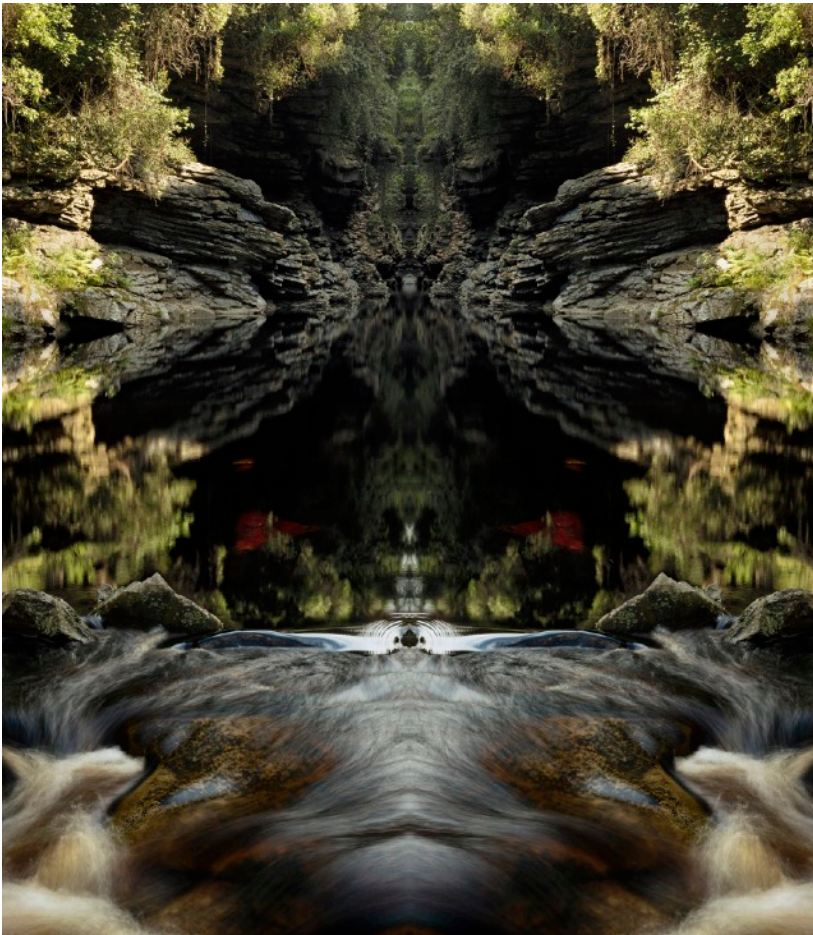

Arborlith
1500mm (h) by 1800mm (w)
Archival print on dibond
Framed in black wood

Harford Crux
1707mm (h) by 1500mm (w)
Archival print on dibond
Framed in black wood

Kandalama
1565mm (h) by 1500mm (w)
Archival print on dibond
Framed in black wood

The Nemeton
1500mm (h) by 1792mm (w)
Archival print on dibond
Framed in black wood

Thinning the veil
2145mm (h) by 1500mm (w)
Archival print on dibond
Framed in Black wood

Bone Memory
1720mm (h) by 1500mm (w)
Archival print on dibond
Framed in Black wood