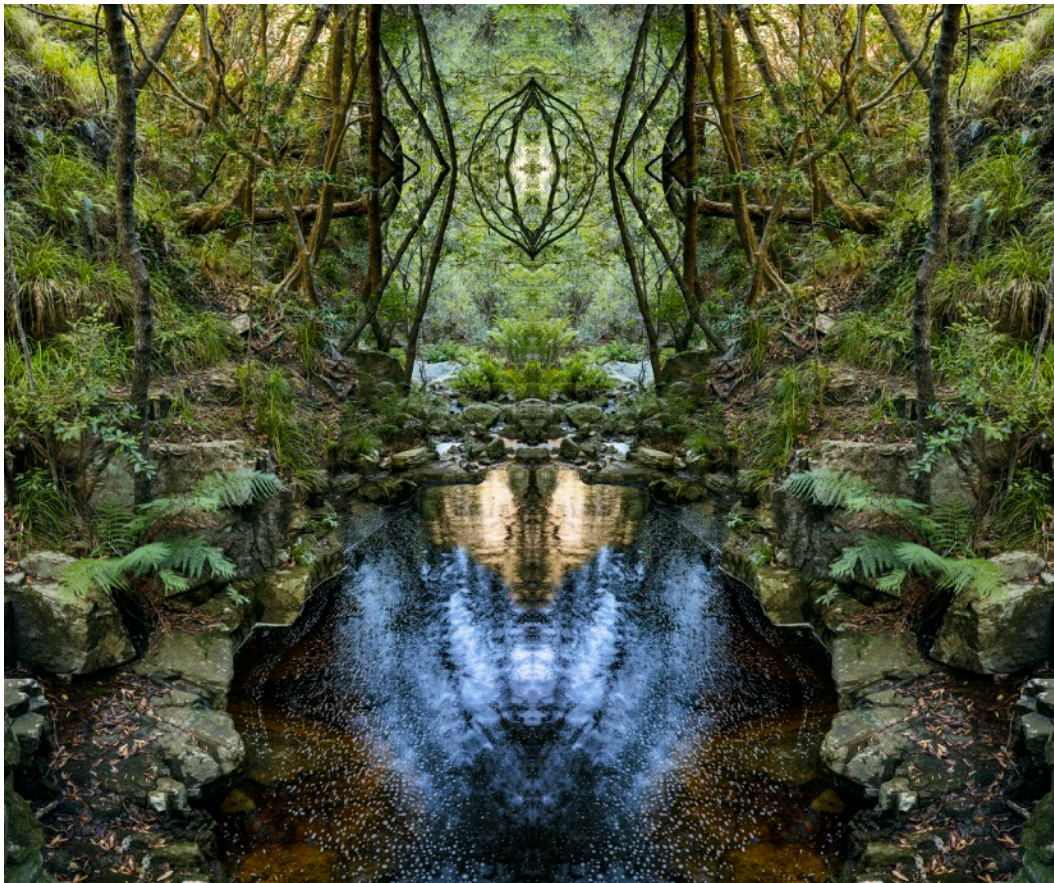

Arborlith
1500mm (h) by 1800mm (w)
Archival print on dibond
Framed in black wood

Harford Crux
1707mm (h) by 1500mm (w)
Archival print on dibond
Framed in black wood

Kandalama
1565mm (h) by 1500mm (w)
Archival print on dibond
Framed in black wood