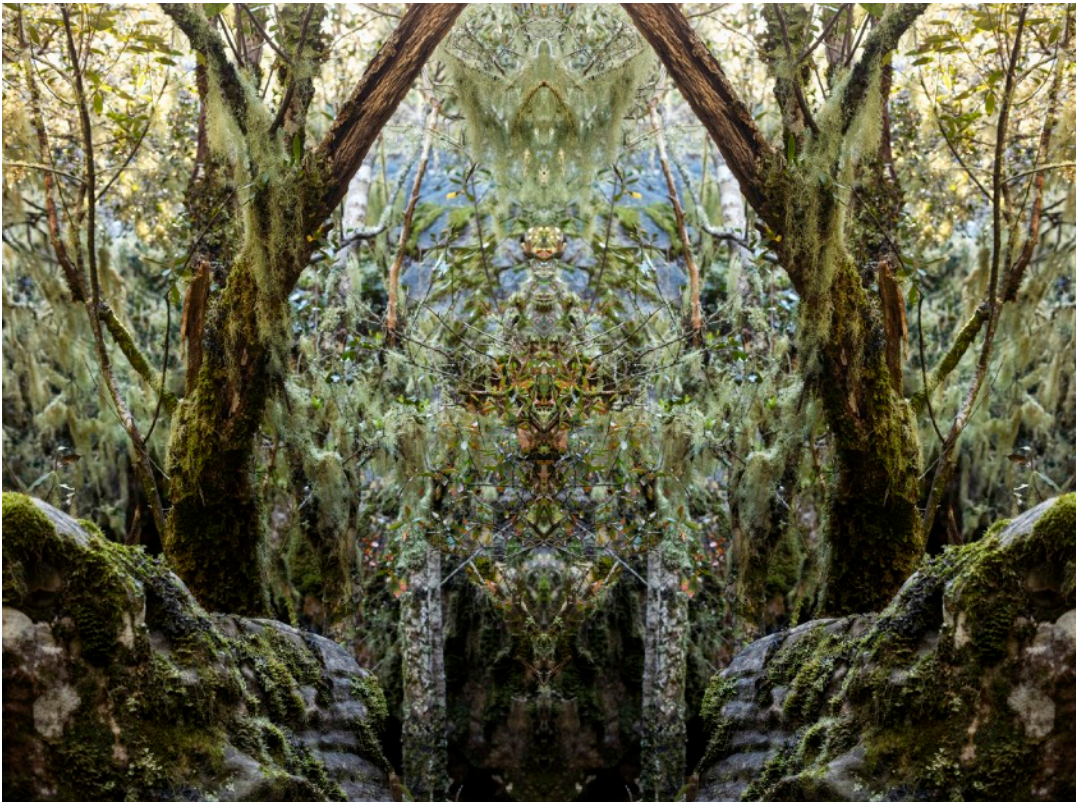

Divine Artery
1500mm (h) by 2024mm (w)
Archival print on dibond
Framed in black wood