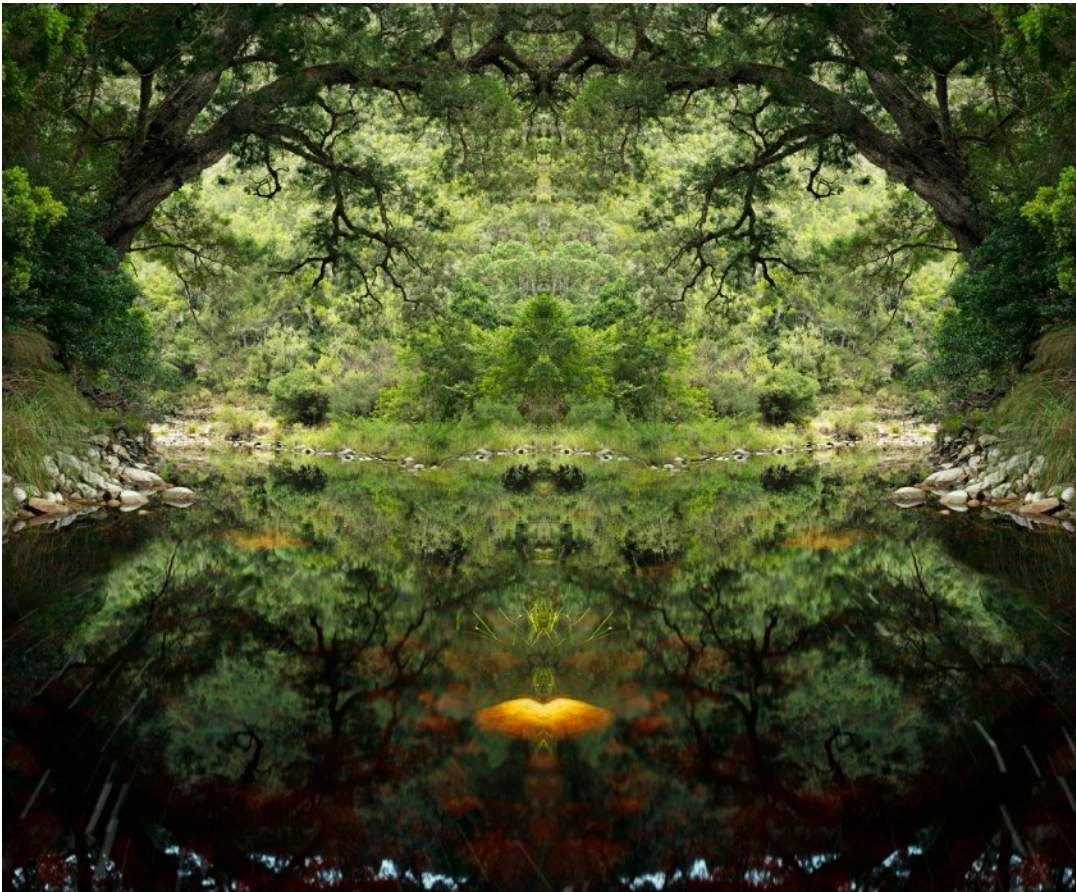

Arborlith
1500mm (h) by 1800mm (w)
Archival print on dibond
Framed in black wood

Harford Crux
1707mm (h) by 1500mm (w)
Archival print on dibond
Framed in black wood

Kandalama
1565mm (h) by 1500mm (w)
Archival print on dibond
Framed in black wood

The Nemeton
1500mm (h) by 1792mm (w)
Archival print on dibond
Framed in black wood

Thinning the veil
2145mm (h) by 1500mm (w)
Archival print on dibond
Framed in Black wood

Bone Memory
1720mm (h) by 1500mm (w)
Archival print on dibond
Framed in Black wood

Kalandreamer
1500mm (h) by 1829mm (w)
Archival print on dibond
Framed in Black wood

Divine Artery
1500mm (h) by 2024mm (w)
Archival print on dibond
Framed in black wood