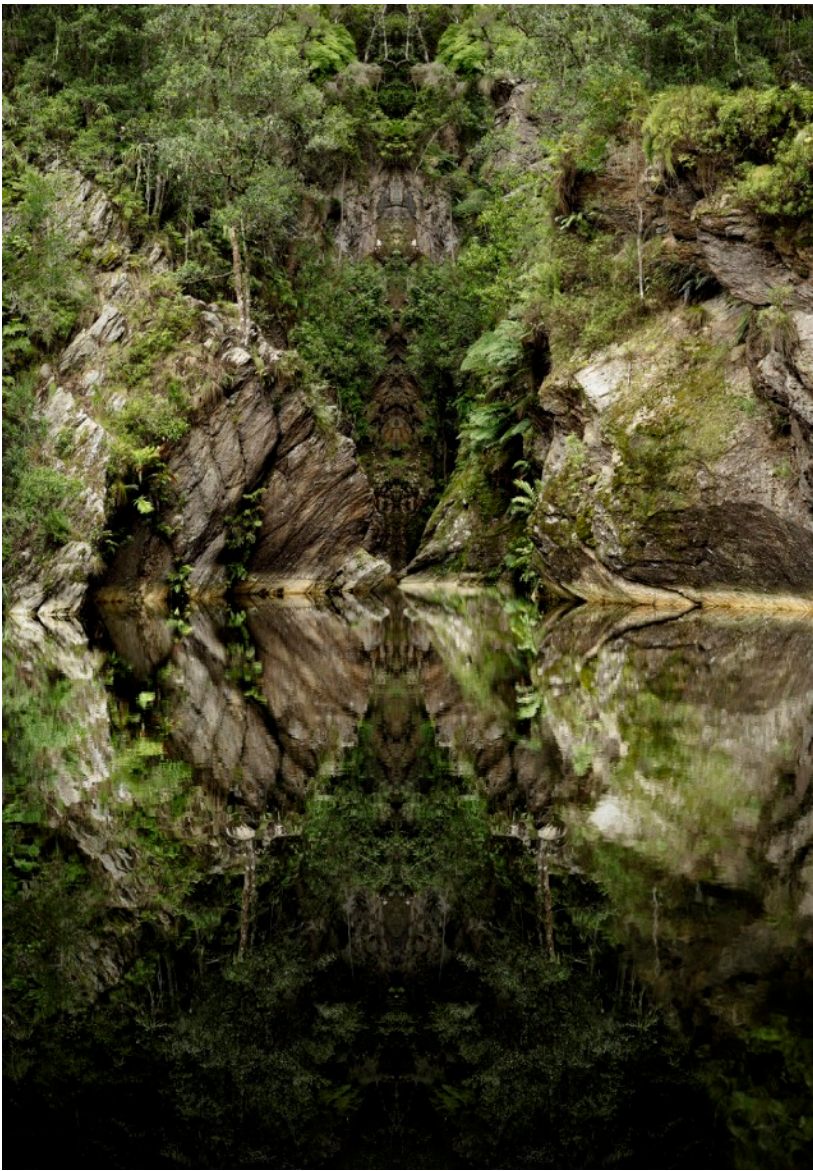

Arborlith
1500mm (h) by 1800mm (w)
Archival print on dibond
Framed in black wood

Harford Crux
1707mm (h) by 1500mm (w)
Archival print on dibond
Framed in black wood

Kandalama
1565mm (h) by 1500mm (w)
Archival print on dibond
Framed in black wood

The Nemeton
1500mm (h) by 1792mm (w)
Archival print on dibond
Framed in black wood

Thinning the veil
2145mm (h) by 1500mm (w)
Archival print on dibond
Framed in Black wood

Bone Memory
1720mm (h) by 1500mm (w)
Archival print on dibond
Framed in Black wood

Kalandreamer
1500mm (h) by 1829mm (w)
Archival print on dibond
Framed in Black wood

Divine Artery
1500mm (h) by 2024mm (w)
Archival print on dibond
Framed in black wood